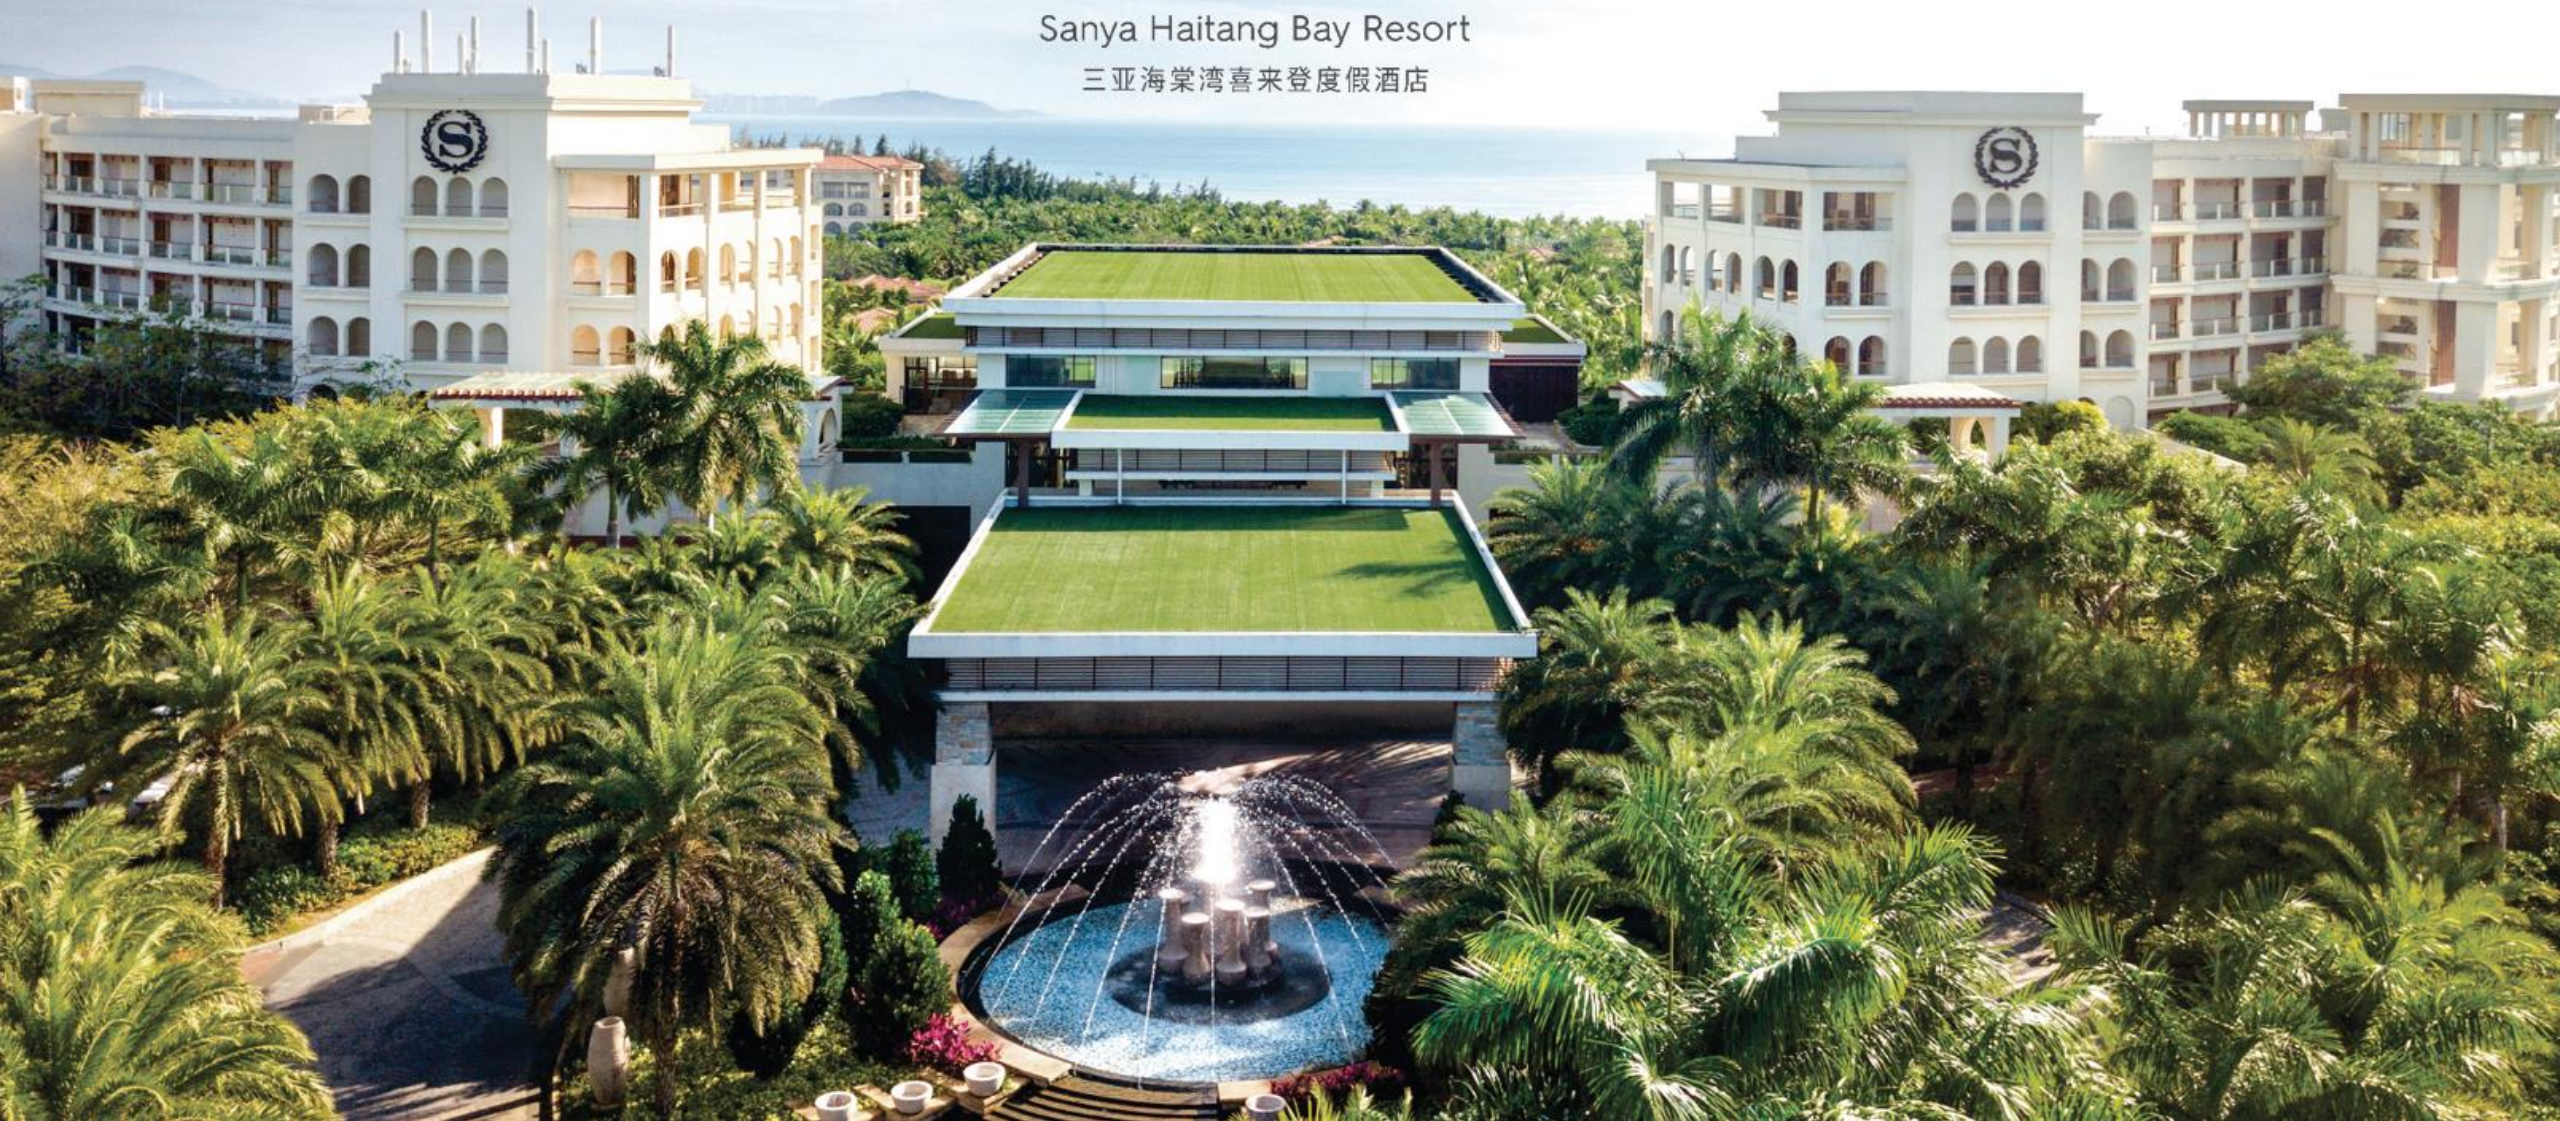

世界汇聚之所

THE WORLD'S GATHERING PLACE

SHERATON

EST. 1937

SHERATON

Sanya Haitang Bay Resort

三亚海棠湾喜来登度假酒店

SHERATON

酒店介绍 Hotel Introduction

三亚海棠湾喜来登度假酒店位于海南省三亚市“国家海岸”海棠湾中心地带，与蜈支洲岛隔海相望，面朝碧波荡漾的南中国海。

三亚海棠湾喜来登度假酒店适合家庭出游，所有客房均具有时尚装修风格，配备平面电视和Wi-Fi。酒店的六座风格各异的泳池任君畅泳，或到水疗中心休息补充体力，尽情放松身心。其他休闲设施包括室外网球场、24 小时先进的健身中心和自行车道。

在海棠湾探索忙碌一天之后，酒店宾客既可前往露天餐厅或自助餐厅用餐，也可体验 24 小时客房送餐服务，随心选择各种国际和当地美食大快朵颐。酒店提供一系列启迪灵感的空间，辅之以智能技术和定制策划服务，确保活动圆满成功，是举办会议或特别活动的理想之选。

The Sheraton Sanya Haitang Bay Resort is situated in the heart of the “National Coast” of Haitang Bay, Sanya, Hainan, with a scenic view across the sea toward Wuzhizhou Island, facing the shimmering South China Sea.

Sheraton Sanya Haitang Bay Resort is family-friendly Hotel, all rooms are stylishly decorated with flat-screen TVs and Wi-Fi. Take a dip in one of the hotel's six pools in a variety of styles, or relax at the spa. Other recreational facilities include an outdoor tennis court, a 24-hour state-of-the-art fitness center and a cycling path.