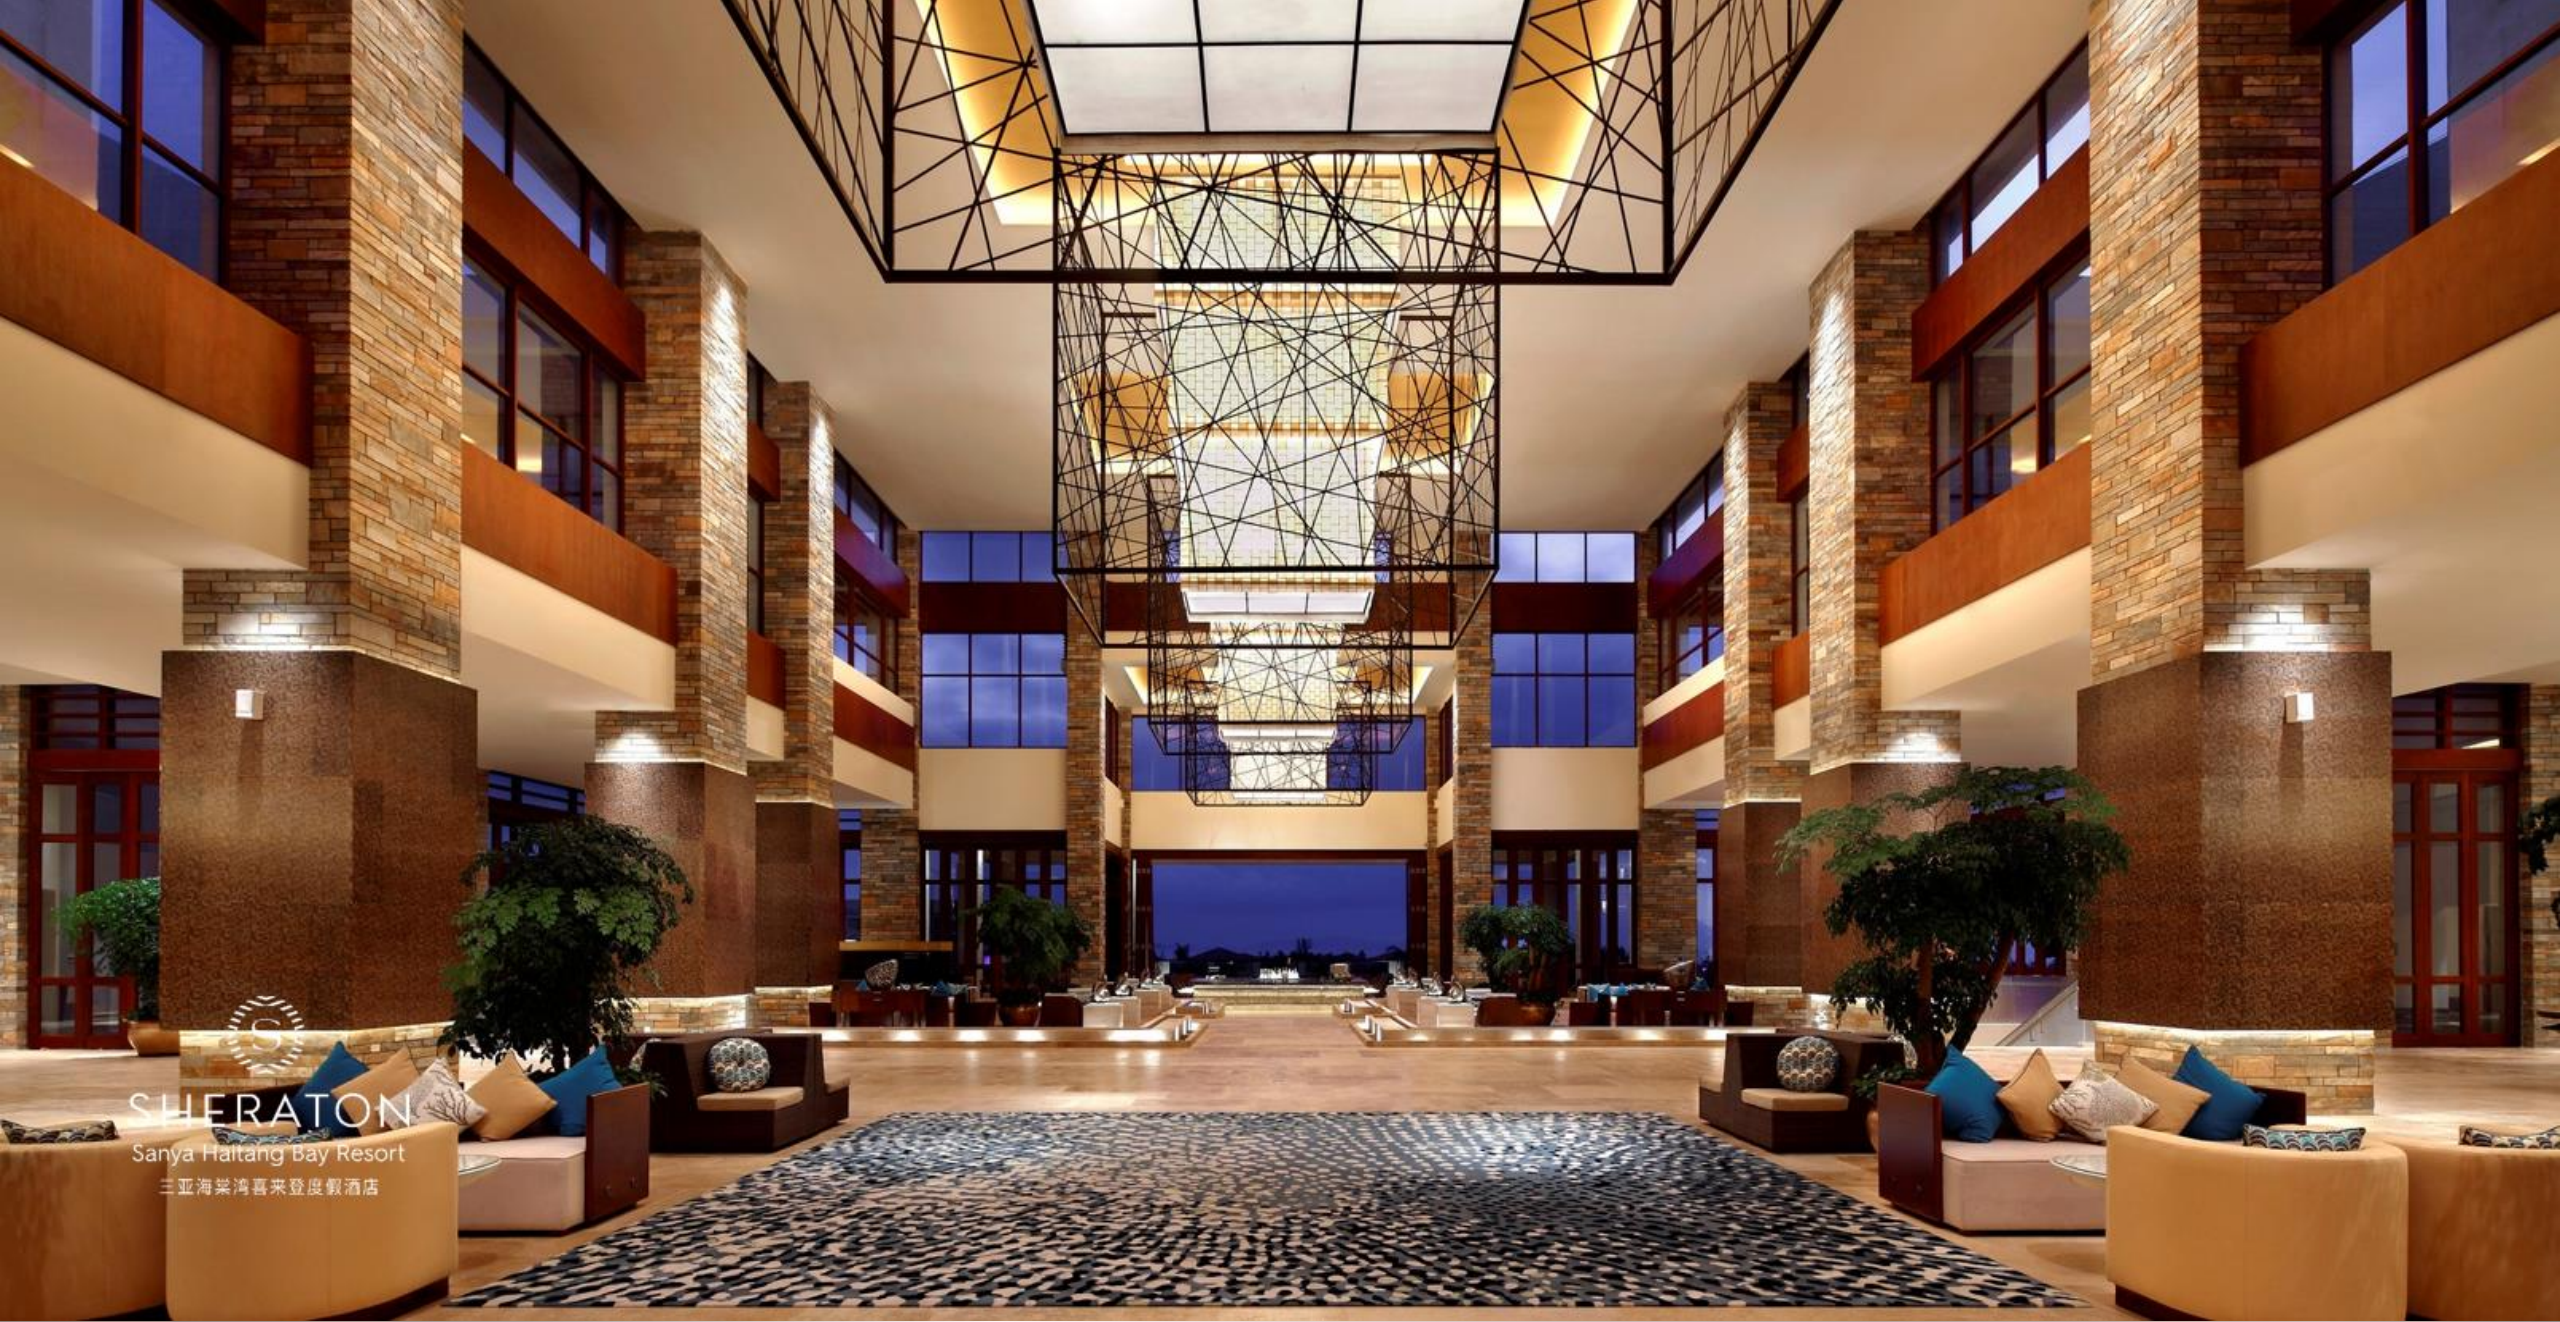

SHERATON
Sanya Haitang Bay Resort
三亚海棠湾喜来登度假酒店